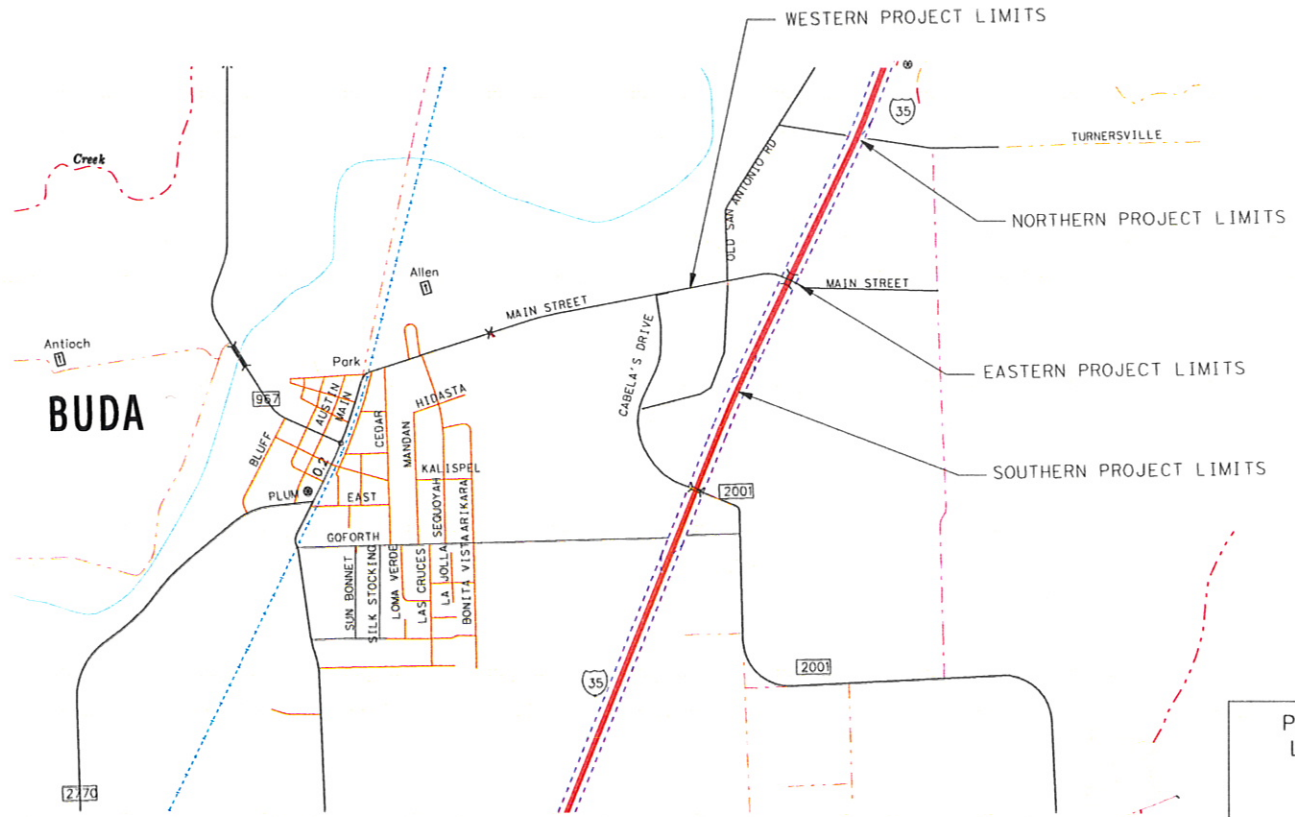

Scale: AS SHOWN
Plotted on SATHE

Plot Date: 11/11/2011 10:58:58 AM
Plotter: HP DesignJet 2550

PROJECT LIMITS

NOT TO SCALE

HNTB The HNTB Companies
Engineers, Architects, Planners

DRAWING PREPARED BY: HNTB

SHEET NO.	
STATE	COUNTY
TEXAS	HAYS
CONTRACT NO.	JOB NO.
0016	02 104
DATE	SCALE
11/11/2011	AS SHOWN