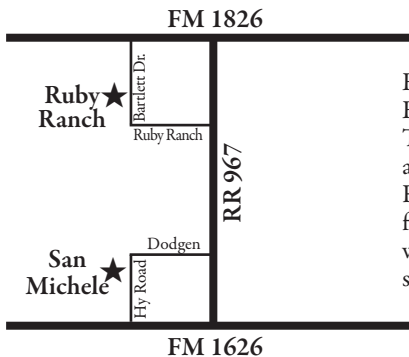

Open House

Saturday, January 14, 2012 11:00 - 5:00 pm

Le San Michele
219 Hy Road
Buda, Texas 78610
512 415-0935
www.lesanmichele.com

Ruby Ranch Lodge
And Celebration Facility
292 W Bartlett Drive
512 567-6979
www.rubyranhcelebrations.com

Exit #221 IH-35 Southbound
Exit #215 IH-35 Northbound
These lodging and event venues
are 4 to 6 miles West of Buda off
FM 967. Please call or go online
for directions and availability. We
would love to help you plan that
special event.